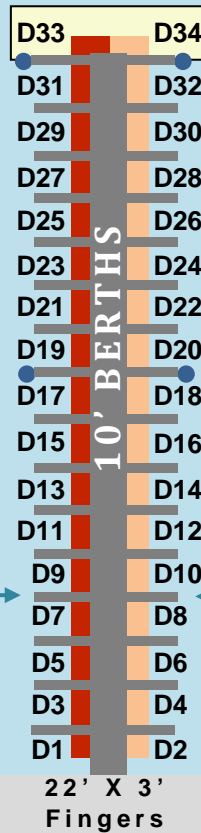

Richardson Park Marina

Maximum Boat Length

- Up to 20'
- Up to 25'
- Up to 30'
- Up to 34'
- Premium

62.0'

53.7'

54.4'

61.4'

59.4'

53'

Pump Out Station

Restrooms

Marina Host

Parking