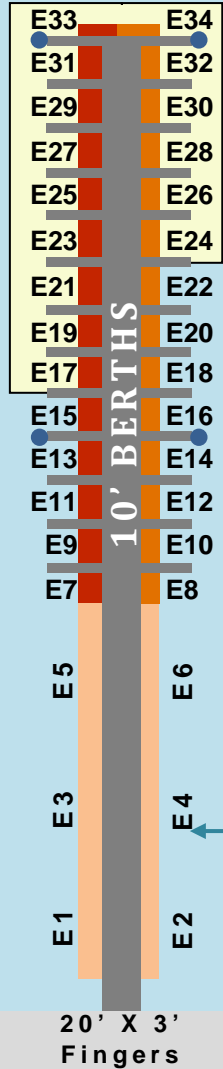

Richardson Park Marina

Maximum Boat Length

- Up to 20'
- Up to 25'
- Up to 30'
- Up to 34'
- Premium

62.0'

53.7'

54.4'

61.4'

59.4'

53'

Pump Out Station

Restrooms

Marina Host

Parking