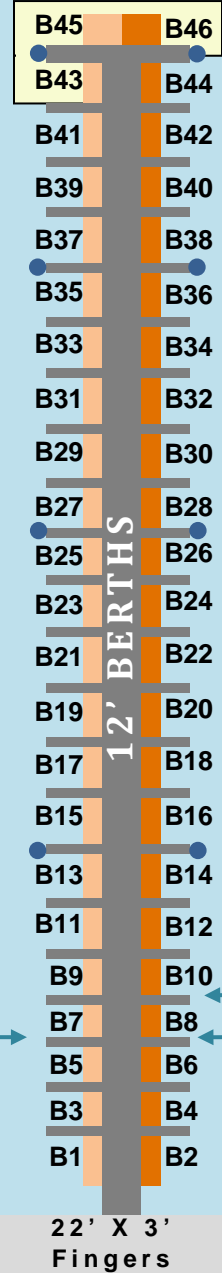

Richardson Park Marina

Maximum Boat Length

- Up to 20'
- Up to 25'
- Up to 30'
- Up to 34'
- Premium

62.0'

53.7'

54.4'

61.4'

59.4'

53'

Pump Out Station

Restrooms

Marina Host

Parking