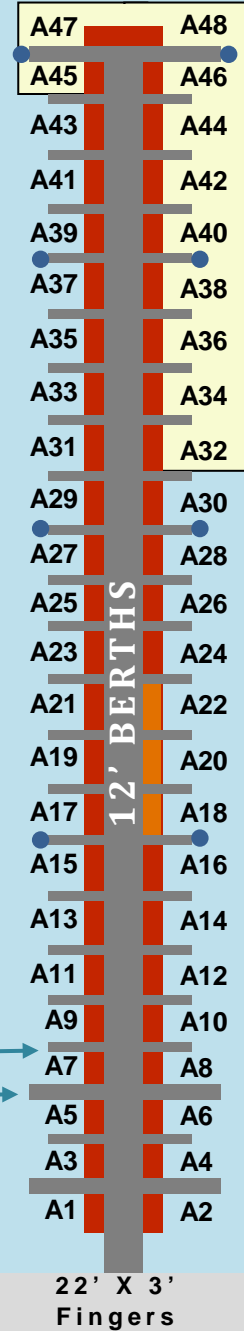

Richardson Park Marina

Maximum Boat Length

- Up to 20'
- Up to 25'
- Up to 30'
- Up to 34'
- Premium

62.0'

53.7'

54.4'

61.4'

59.4'

53'

Pump Out Station

Restrooms

Marina Host

Parking