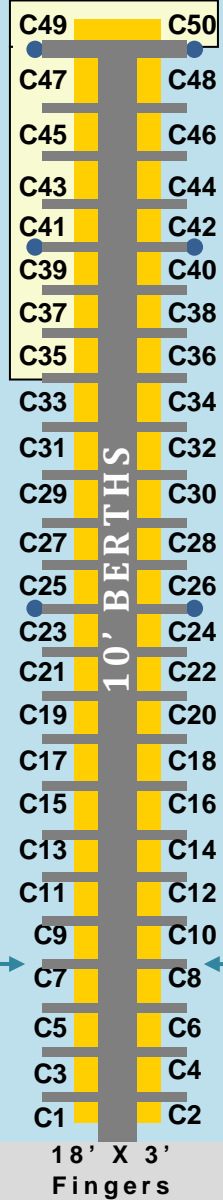

Richardson Park Marina

Maximum Boat Length

- Up to 20'
- Up to 25'
- Up to 30'
- Up to 34'
- Premium

62.0'

53.7'

54.4'

61.4'

59.4'

53'

Pump Out Station

Restrooms

Marina Host

Parking